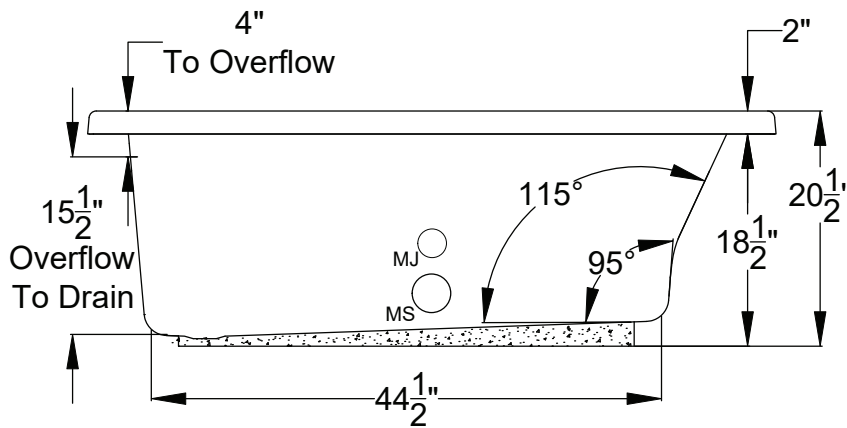

Patents received or pending.

Note: Dimensional Tolerances: ±1/4"

- Drop-in Hole Size:** 58" x 28"
- Operating Capacity:** 38 Gal.
- Overflow Capacity:** 60 Gal.
- Floor Loading / sq.ft.:** 60.2 lbs.
- Carton Wt.:** 135 lbs.
- Cube:** 26.4 ft.<sup>3</sup>