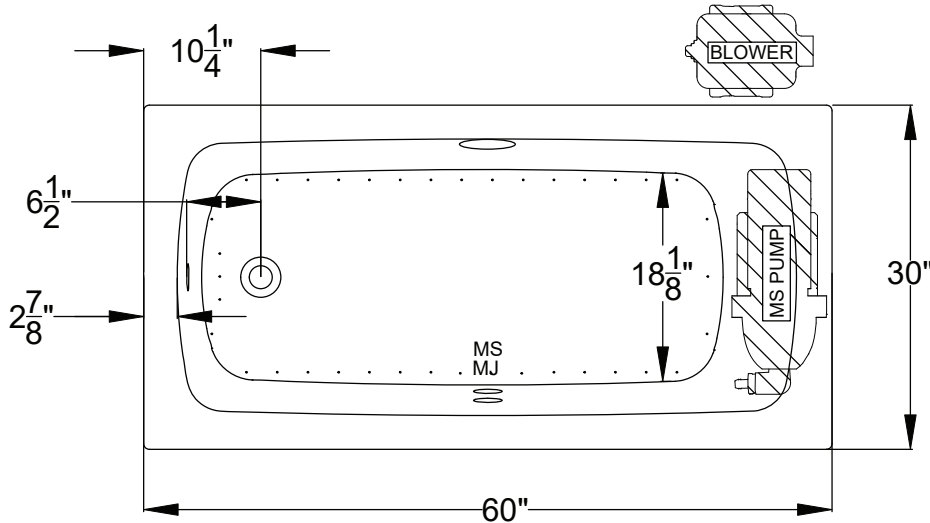

8328 MacArthur Dr. • North Little Rock, AR 72118
501.771.4477 • Fax: 501.771.2333
Customer Service: 800.255.5766
Email: tech@jasonhydrotherapy.com
www.jasonhydrotherapy.com

Designer Collection Specifications

KT525

MicroSilk® - AirMasseur®

Blower Must Be Remote Mounted